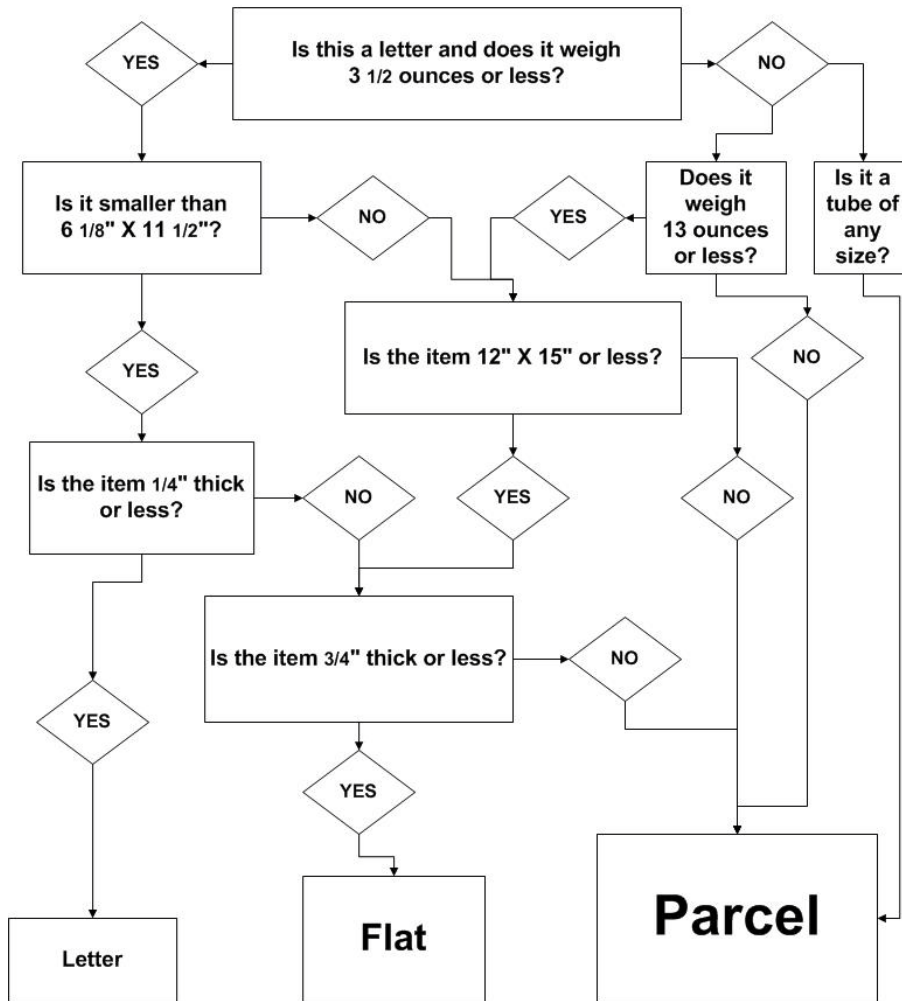

2012 Rate Change Flow Chart

Use this flow chart to choose the shape base pricing category that fits your piece of mail.

The new rates are as follows:

	Letter	Flat	Parcel
1 ounce	\$0.45	\$0.90	\$1.95
2 ounces	\$0.65	\$1.10	\$1.95
3 ounces	\$0.85	\$1.30	\$1.95
3.5 ounces	\$1.05	\$1.50	\$2.12
3.6 ounce	\$1.50 (Flat)		

Post Cards up to 4 1/4" X 6": \$0.32

Priority items start at: \$5.15

International letters start at: \$0.85 Canada
 With \$0.32 per additional oz.
 \$0.85 Mexico
 With \$0.59 per additional oz.
 \$1.05 Other countries
 With \$0.80 to \$0.87 per additional oz.